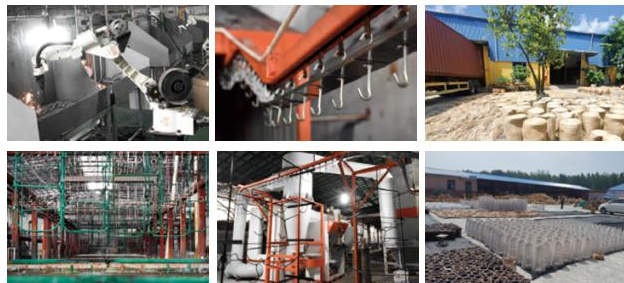

EISHO

About

Established in 1988, EISHO Co., LTD. is a competitive globally supply chain integration company. We offer a One-stop Service from Product Design & Development, Global Site Manufacturing, Branding OEM/ODM/OBM, Supplying Quality Management and International Logistic to overseas buyers and global cross-border ecommerce operations.

From being the first local import-export power owned company, we now offer a wide range of affordable and durable products and customized retail service solutions. Eisho is a company of sustainability looking to the future. Our product planning will always be the key to our customers' satisfaction.

Metal

Wood

EISHO

Tel: 0086-773-5680360
E-mail: sales@eishoo.com
Website: www.eishoo.com