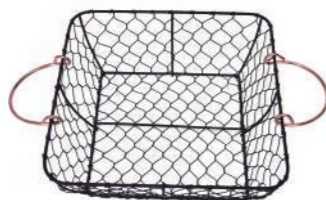

ITEM NO —
ES-Q19003 ◆