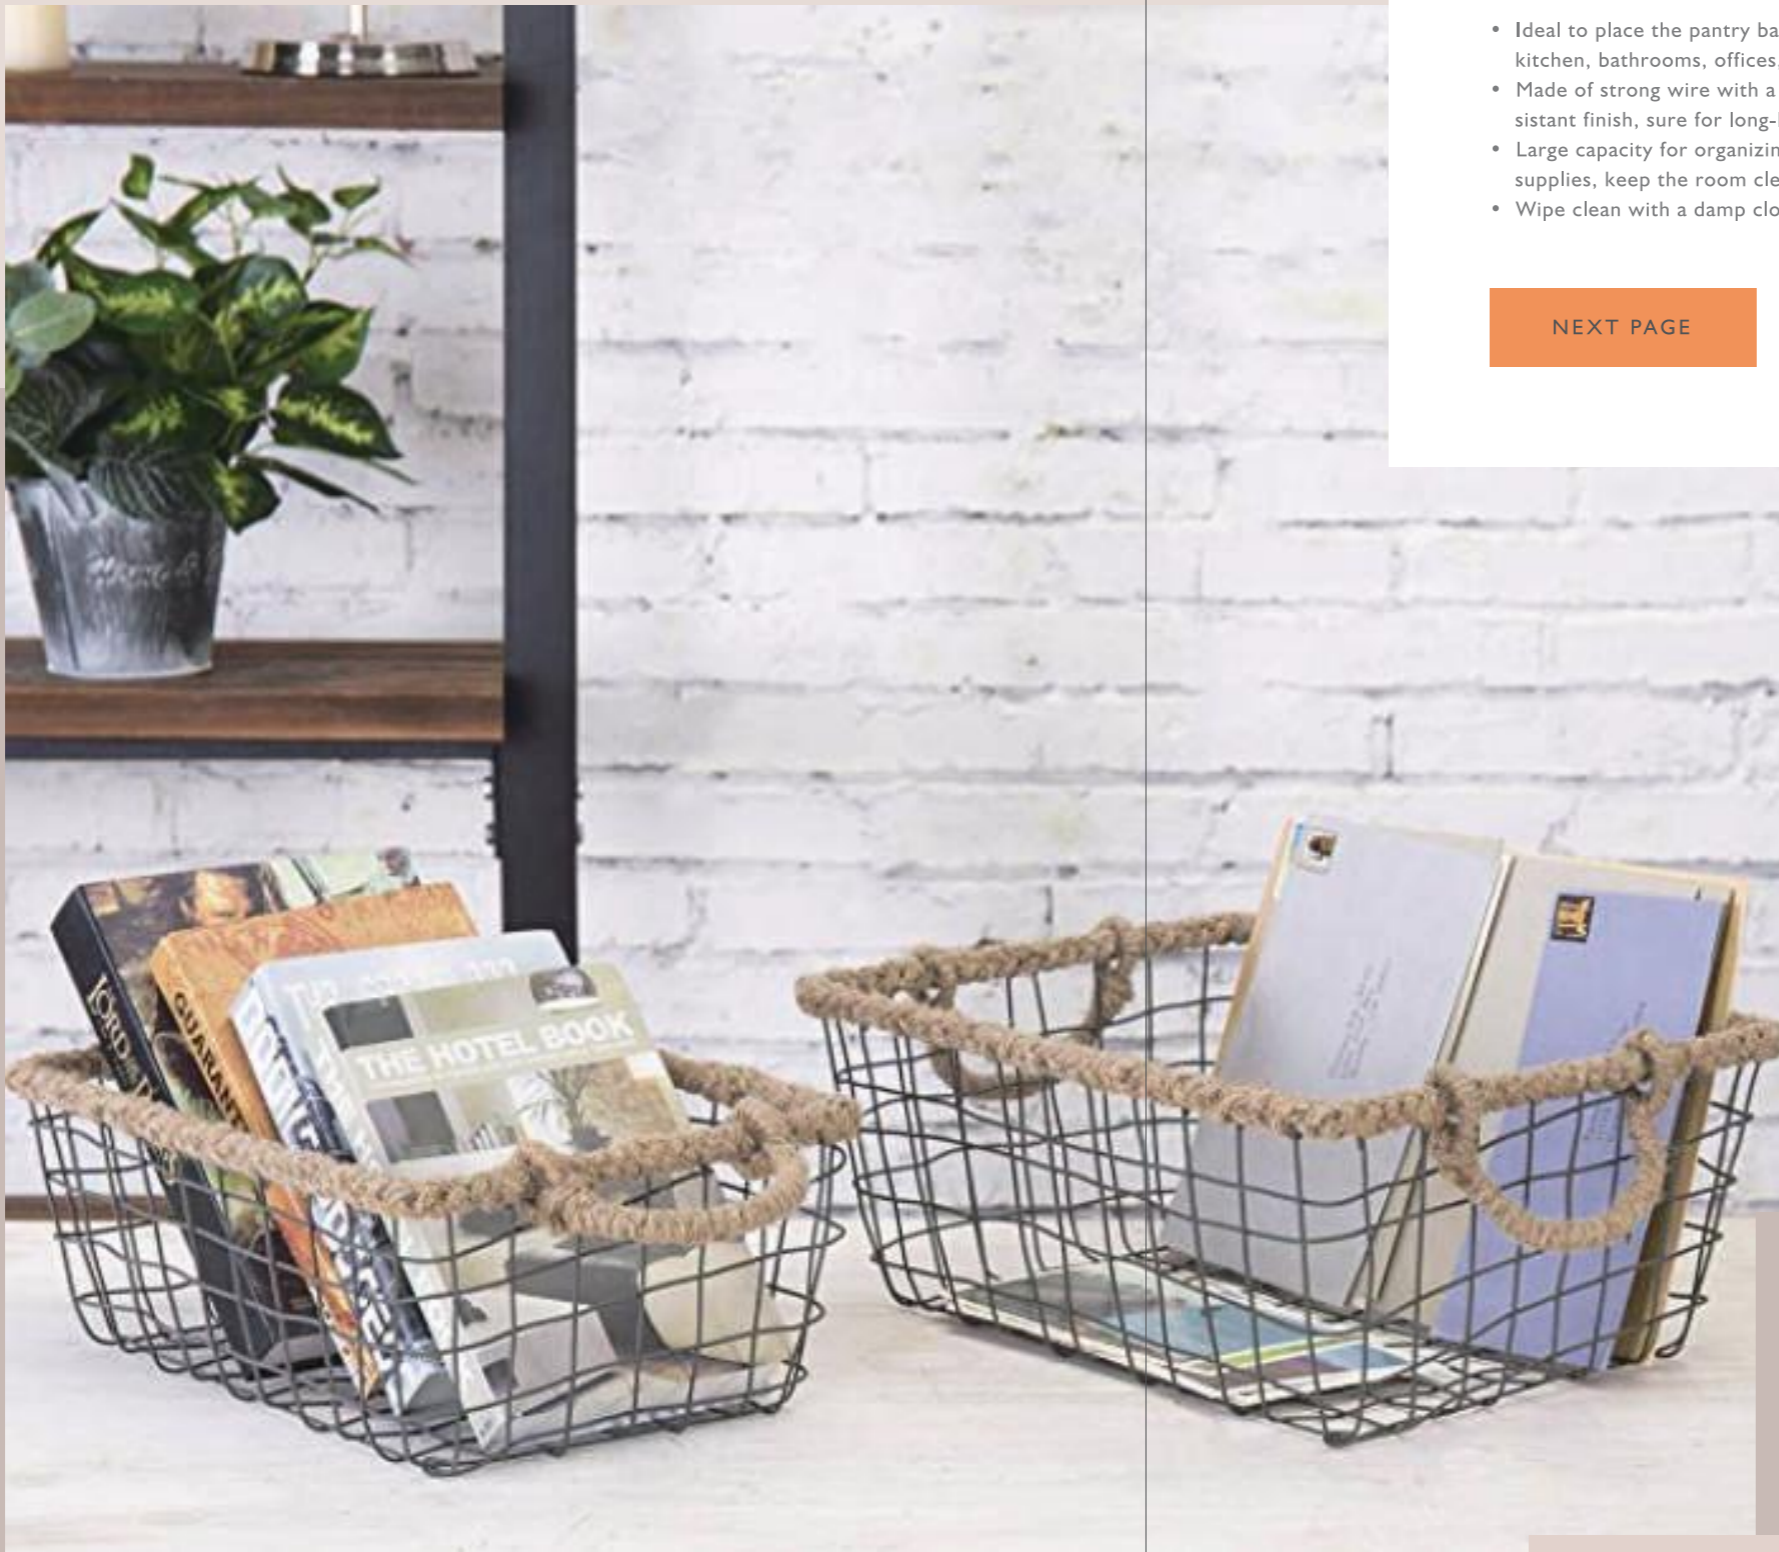

ITEM NO —
EISWI9015 ◆

ITEM NO —
EISWI9009 ◆

ITEM NO —
ES-QI9022 ◆

ITEM NO —
ES-QI9017 ◆

ITEM NO —
ES-QI9017 ◆

STORAGE & ORGANIZER

WIRE STORAGE RANGE

- Ideal to place the pantry baskets in the kitchen, bathrooms, offices, and more
- Made of strong wire with a durable rust-resistant finish, sure for long-lasting
- Large capacity for organizing various kitchen supplies, keep the room clean and tidy
- Wipe clean with a damp cloth, easy to care