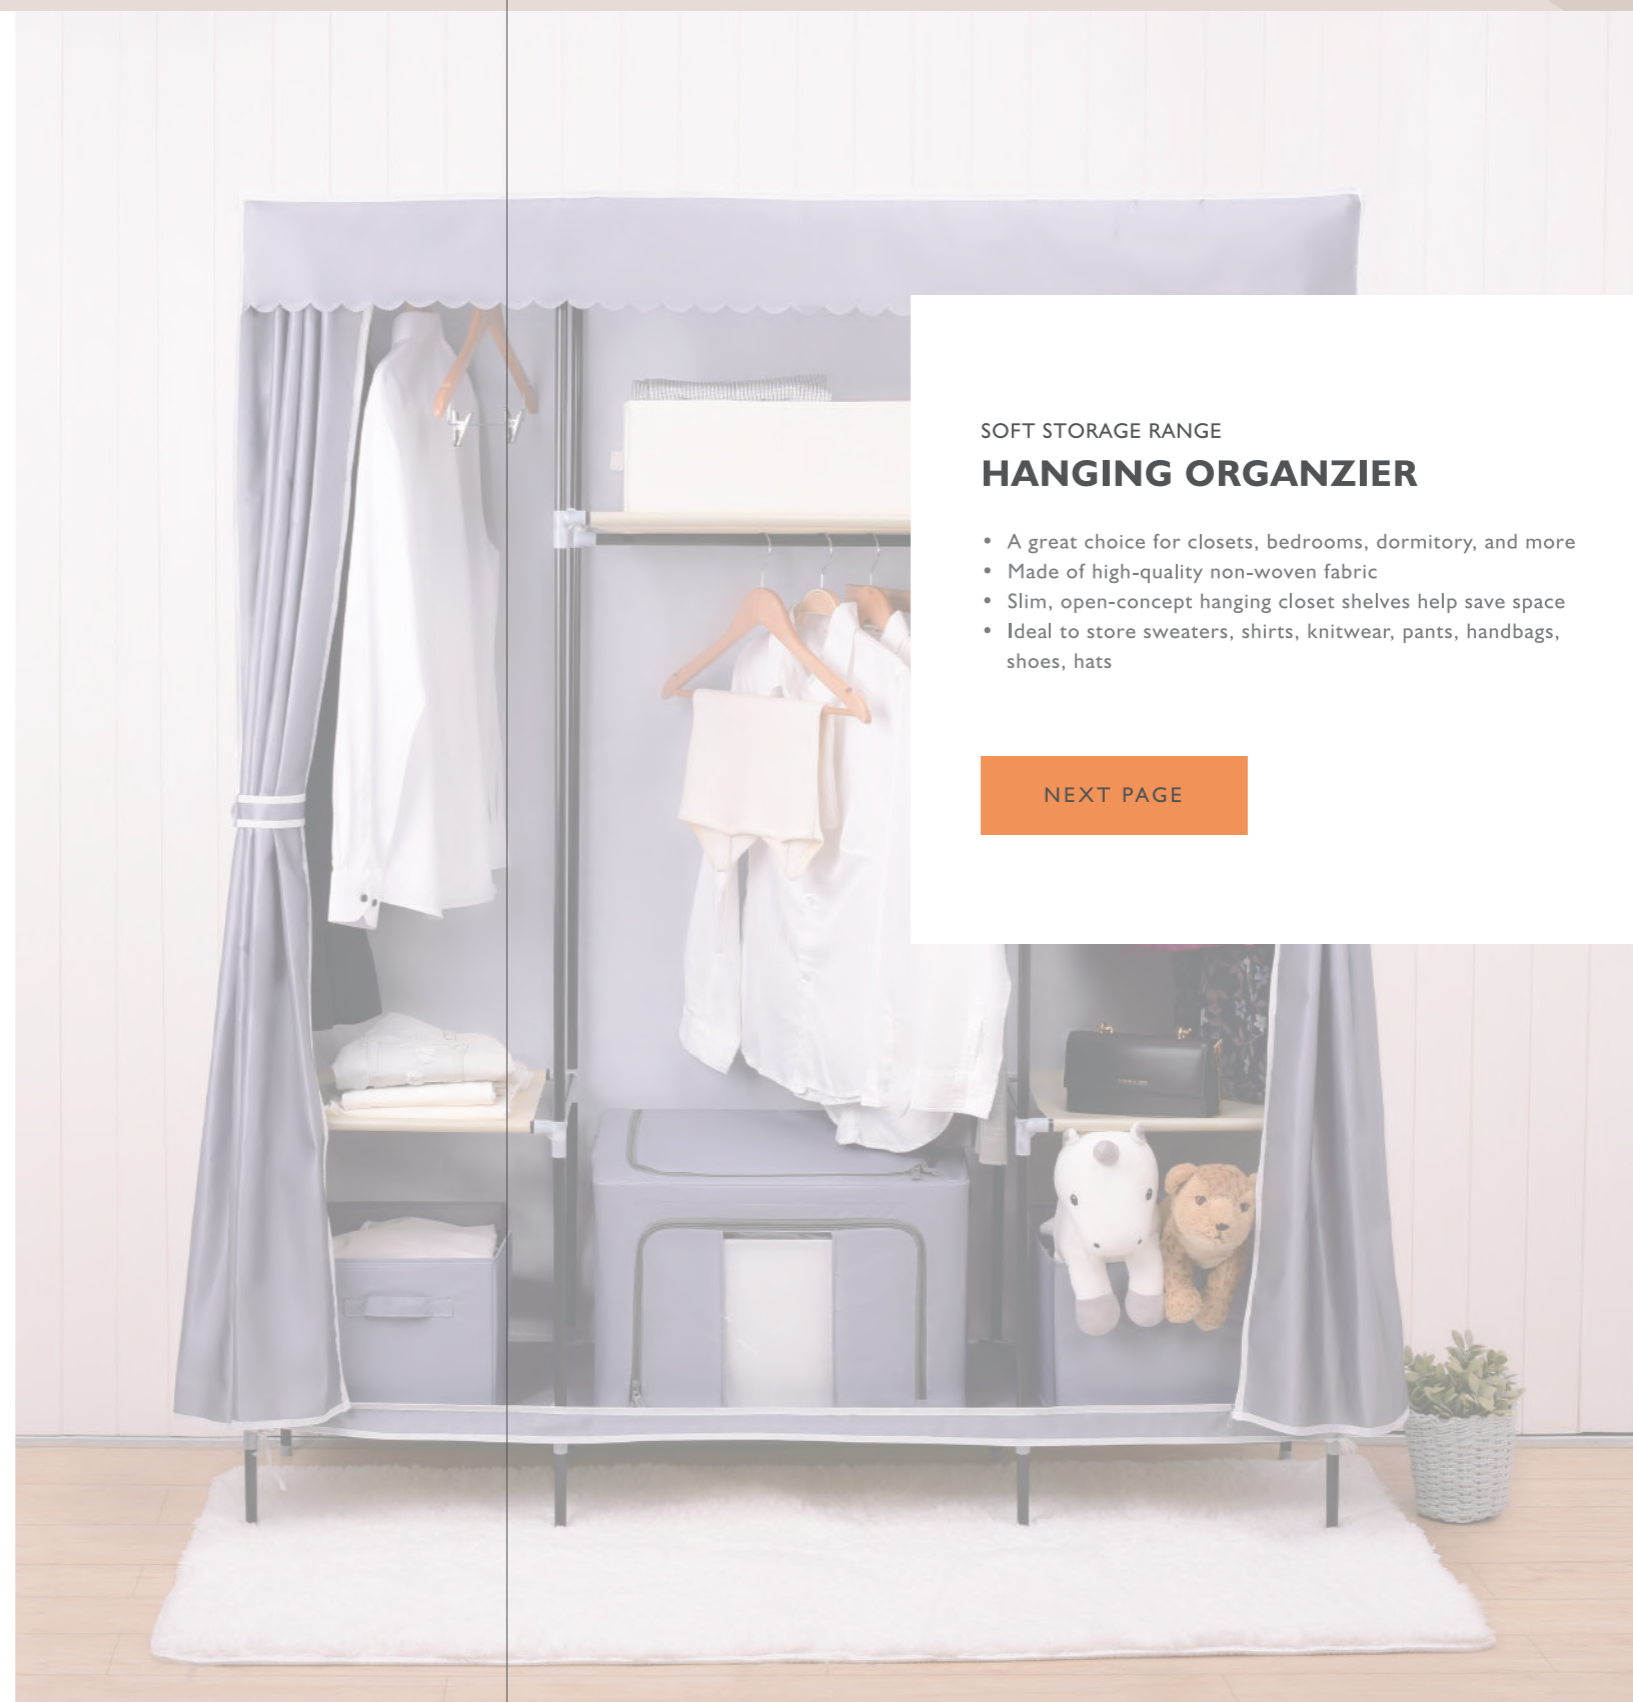

ITEM NO —
EC190205B ◆

SOFT STORAGE RANGE

HANGING ORGANZIER

- A great choice for closets, bedrooms, dormitory, and more
- Made of high-quality non-woven fabric
- Slim, open-concept hanging closet shelves help save space
- Ideal to store sweaters, shirts, knitwear, pants, handbags, shoes, hats