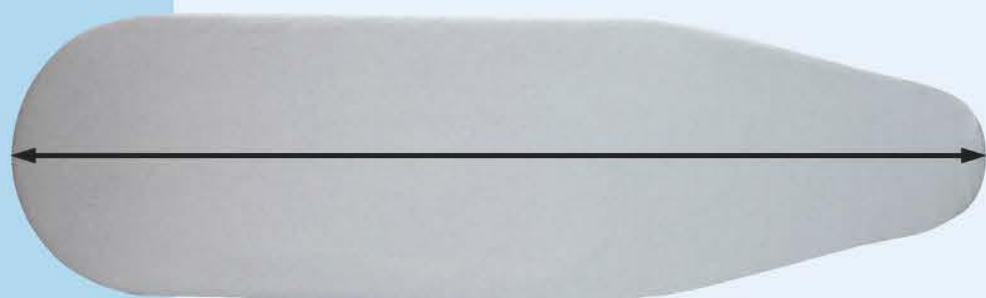

ITEM NO —
EIB1229-1 ◆

ITEM NO —
EIB1229-2 ◆

U
T
S
E

HOW LONG IS YOUR IRONING BOARD?

Get A Replacement Cover That Length Or Longer.

Easy Replacement Covers : Extend the ironing board's lifetime immediately. 100% cotton or anti-scotch fabric can be chosen. 3~10mm foam or felt pad can be added as 2nd layer for smooth ironing effect. Precise tailoring ensures you a perfect matching. Customized design and color for your choice.